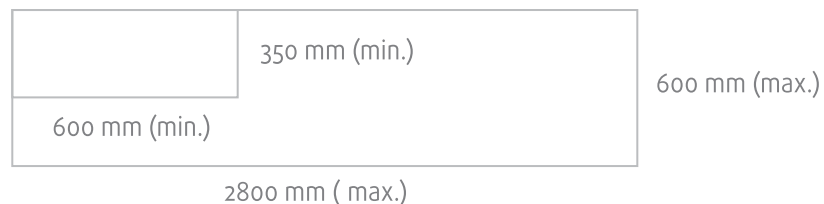

Length | From 600 mm to 2800 mm

Width | From 350 mm to 600 mm

Double washbasin | Starting at 1200 mm countertop length

Towel Rails

Bagno products may include customizable options such as Towel Rails. These may be added **on the front or the side** of each design.