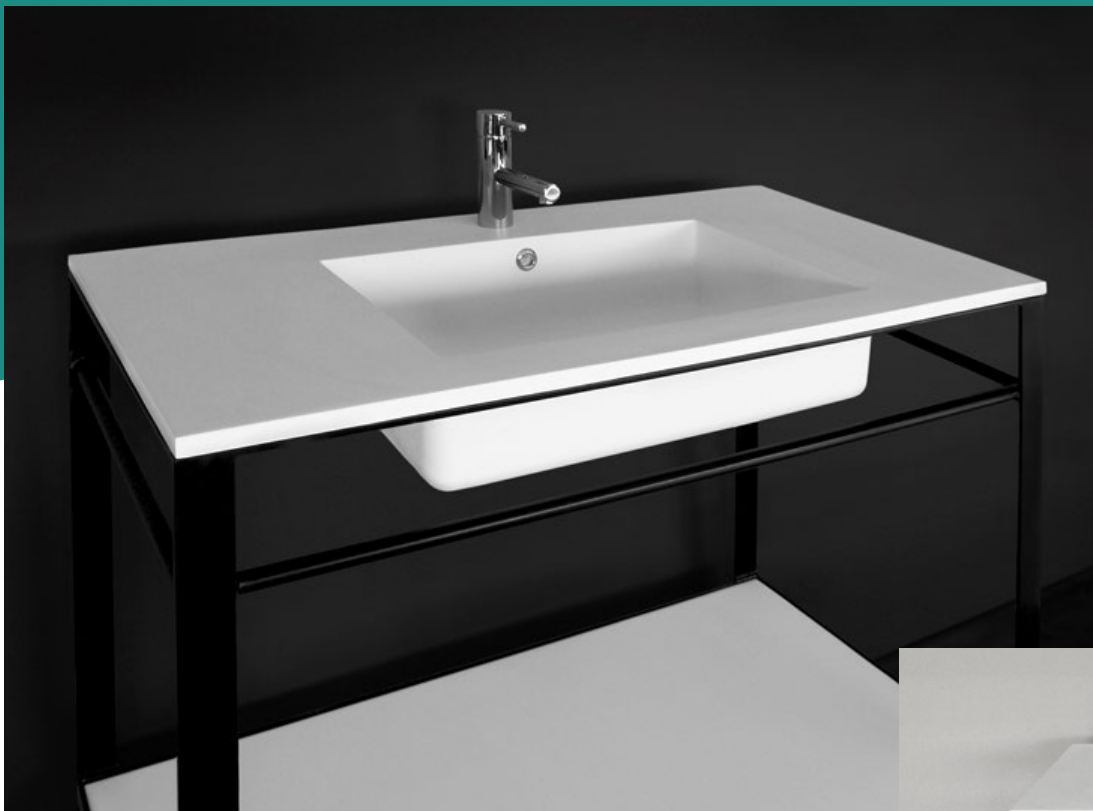

Integrated
washbasins

Wave

Wave

Lake

Lake

Ocean

Ocean

The background is a solid teal color. It features a complex pattern of thin white lines and circles. Some lines are straight, while others are curved. The circles vary in size and are scattered across the page. The overall effect is a modern, geometric, and somewhat abstract design.