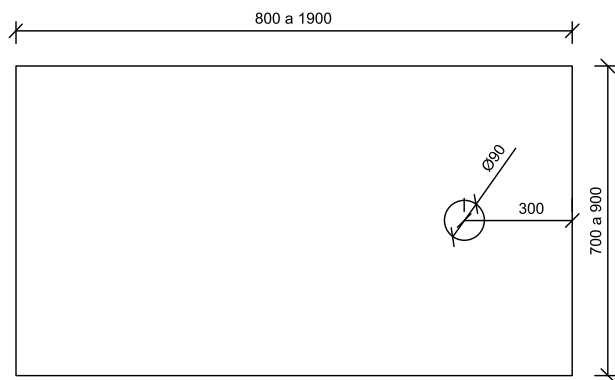

Shower tray