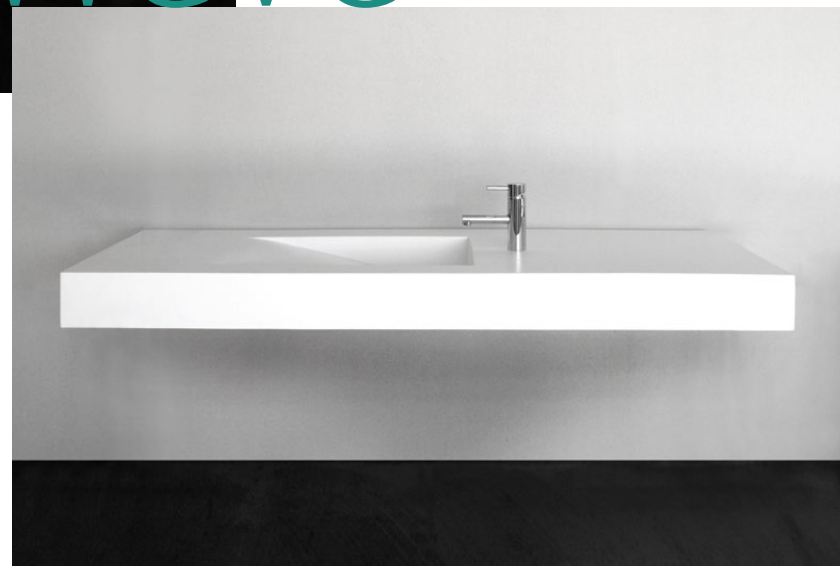

We believe that technology should not be stripped of the impact of the craftsman, and the value of each piece is only added by the actual balance between passion and technique.

The background is a solid teal color. It features a complex pattern of thin white lines and circles. Some lines are straight, while others are curved. The circles vary in size and are scattered across the frame. The overall effect is a modern, geometric, and somewhat abstract design.

Integrated
washbasins

Wave

Wave

Lake

Lake

Ocean

Ocean

The background is a solid teal color. It features a complex pattern of thin white lines and circles. Some lines are straight, while others are curved. The circles vary in size and are scattered across the page. The overall effect is a modern, geometric, and somewhat abstract design.